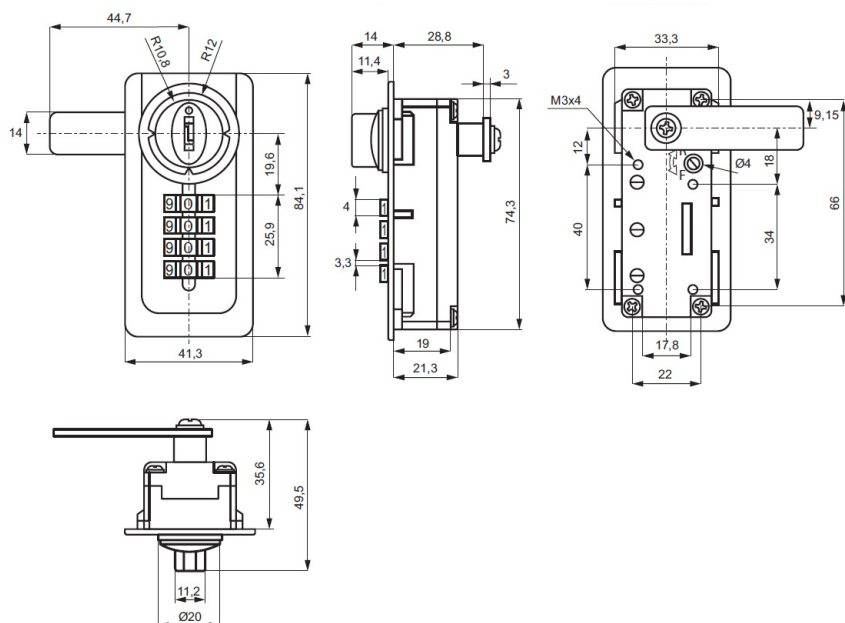

PRODUCT SHEET

Description:

Combi. Cam Lock M268, Zamak Black, 4-Digit, RH, "Public/Private" Setting but Switch Button, 90DG, Master Key & Decoding, Function, Zamak Housing & Cylinder, W/Hex Nut, Washer,, Clips & Straight Cam Pl. CE: 44,7mm, Master Key System D005,, F/1mm Metal Panel thickness, Vertical Installation.

Item number:

14.08.262-0

| Units | Box | Carton | HS Code | Barcode |
|-------|-----|--------|------------|--|
| Pcs. | 25 | 50 | 8301300000 |  |
| | | | | 5704866469630 |

SISO A/S

Mileparken 11
DK-2740 Skovlunde
Denmark
VAT: DK 24786013